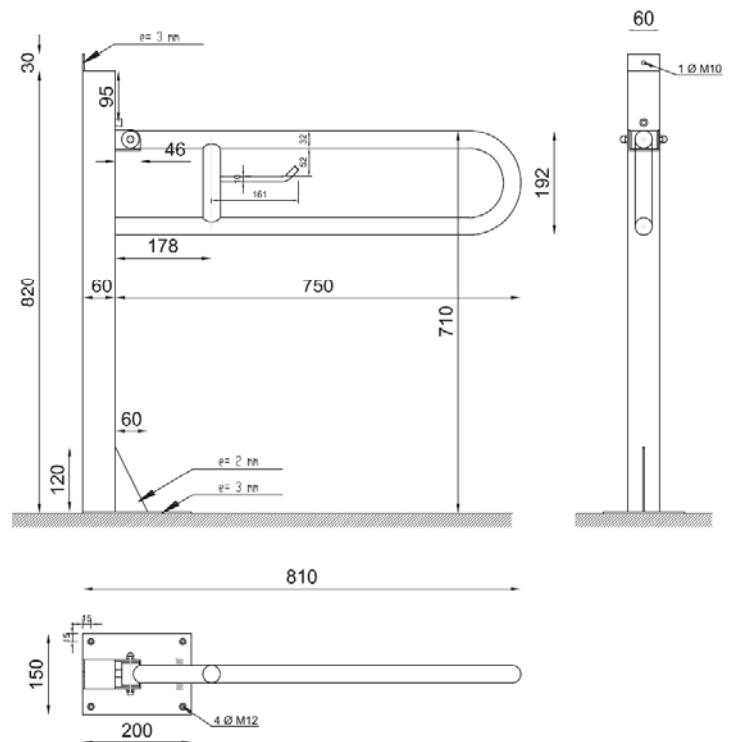

Swing-up grab bar with anchor to floor

- Swing-up grab bar with anchor to floor.
- Suitable for bathroom and WC, bidet.
- Stainless steel satin finished.

TECHNICAL DATA

- Made of AISI 304 stainless.
- Swing-up length: 750 mm.
- Total length: 810 mm.
- Total height: 820 mm.
- Mast section: 60x60 mm.
- Bars: Ø 32 mm.
- Maintenance: stainless steel needs maintenances because the dust can eventually damage the chrome of the stainless steel AISI 304. We recommend monthly cleaning with our special product.
- Fixing materials included.

TECHNICAL DRAWING

Dimensions in mm

SUGGESTED TEXT FOR PRESCRIPTION

Swing-up grab bar with anchor to floor NOFER or similar, in AISI 304 stainless steel satin finished. Total length: 810 mm. Total height: 820 mm. Mast section: 60x60 mm. Bars: Ø 32 mm.